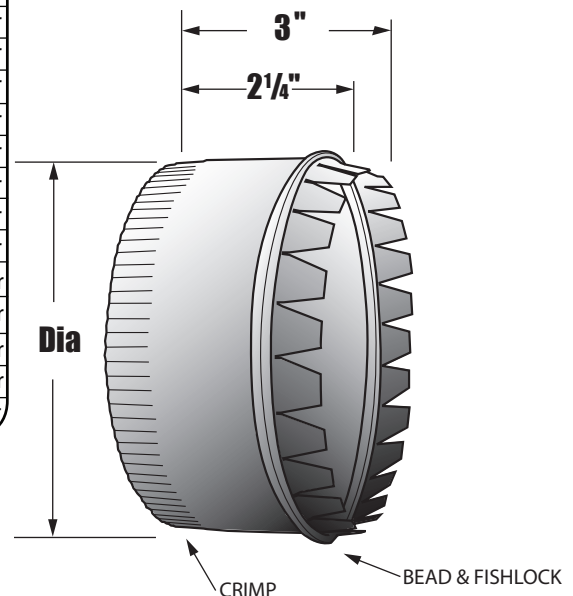

General Information

- used to connect main HVAC duct line
- collar allows flex duct connection to starter collar

Starter Collar Connector