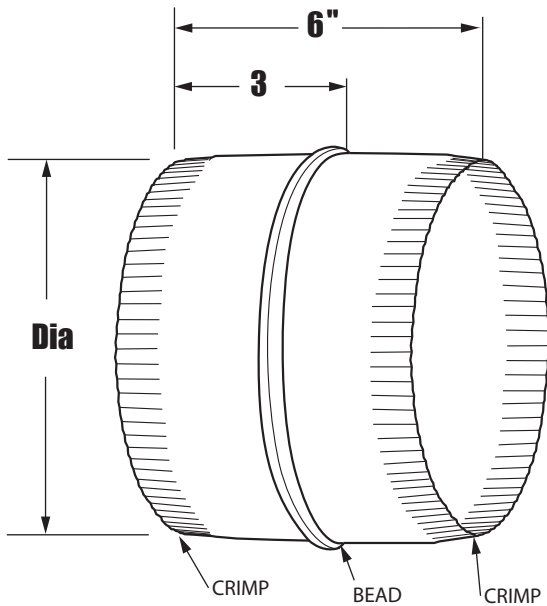

CPG Galvanized Coupler

CPG

Size	Code	Description
3" dia	CPG036	3" Galvanized Coupler 28ga
4" dia	CPG046	4" Galvanized Coupler 28ga
5" dia	CPG056	5" Galvanized Coupler 26ga
6" dia	CPG066	6" Galvanized Coupler 26ga
7" dia	CPG076	7" Galvanized Coupler 26ga
8" dia	CPG086	8" Galvanized Coupler 26ga
10" dia	CPG106	10" Galvanized Coupler 26ga
12" dia	CPG126	12" Galvanized Coupler 26ga
14" dia	CPG14624	14" Galvanized Coupler 24ga

Galvanized Coupler

Performance Data

- for galvanized Coupler connection

Material

- all galvanized

General Information

- used to connect two HVAC duct lines

Size	Code	Description
3" dia	CPG036	Coupler Connector, Galvanized, Crimp at each end, 3" dia x 6" long, 28ga (7.6 x 15.2 x 0.04cm)
4" dia	CPG046	Coupler Connector, Galvanized, Crimp at each end, 4" dia x 6" long, 28ga (10.1 x 15.2 x 0.04cm)
5" dia	CPG056	Coupler Connector, Galvanized, Crimp at each end, 5" dia x 6" long, 26ga (12.7 x 15.2 x 0.055cm)
6" dia	CPG066	Coupler Connector, Galvanized, Crimp at each end, 6" dia x 6" long, 26ga (15.2 x 15.2 x 0.055cm)
7" dia	CPG076	Coupler Connector, Galvanized, Crimp at each end, 7" dia x 6" long, 26ga (17.7 x 15.2 x 0.055cm)
8" dia	CPG086	Coupler Connector, Galvanized, Crimp at each end, 8" dia x 6" long, 26ga (20.3 x 15.2 x 0.055cm)
10" dia	CPG106	Coupler Connector, Galvanized, Crimp at each end, 10" dia x 6" long, 26ga (25.4 x 15.2 x 0.055cm)
12" dia	CPG126	Coupler Connector, Galvanized, Crimp at each end, 12" dia x 6" long, 26ga (30.4 x 15.2 x 0.055cm)
14" dia	CPG14624	Coupler Connector, Galvanized, Crimp at each end, 14" dia x 6" long, 24ga (35.6 x 15.2 x 0.063cm)