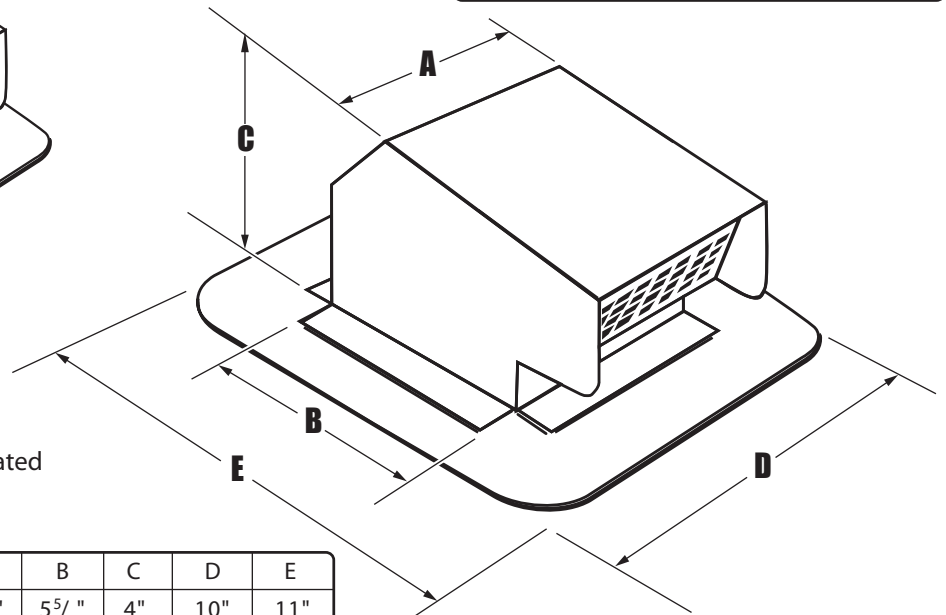

##### Screen

- non-corrosive 1/4"(6.3 mm) sq. metal

#### General Information

- Hood range from 4"(10.1cm) to 7"(17.8cm)
- models DARC4T & DAR C6 have a tailpiece
- durable weather resistant
- DAR4TNC has been created as non-crimped tailpipe

Tailpipe

DARC4TNC has been created as non-crimped tailpipe

Model No.	Description	A	B	C	D	E
DARC3T	3" dia. opening w/ 2" tailpipe	5 <sup>5</sup> / <sub>8</sub> "	5 <sup>5</sup> / <sub>8</sub> "	4"	10"	11"
DARC4	4 <sup>3</sup> / <sub>4</sub> " dia. opening	5 <sup>5</sup> / <sub>8</sub> "	5 <sup>5</sup> / <sub>8</sub> "	4"	10"	11"
DARC4T	4" dia. opening w/ 2" tailpipe	5 <sup>5</sup> / <sub>8</sub> "	5 <sup>5</sup> / <sub>8</sub> "	4"	10"	11"
DARC4TNC	4" dia. opening w/ 2" tailpipe	5 <sup>5</sup> / <sub>8</sub> "	5 <sup>5</sup> / <sub>8</sub> "	4"	10"	11"
DARC6	6" dia. opening w/ 2" tailpipe	6 <sup>5</sup> / <sub>8</sub> "	6 <sup>5</sup> / <sub>8</sub> "	4 <sup>5</sup> / <sub>8</sub> "	10"	11"
DARC7	7" dia. opening	7 <sup>3</sup> / <sub>8</sub> "	7 <sup>3</sup> / <sub>8</sub> "	4 <sup>3</sup> / <sub>4</sub> "	12"	12"