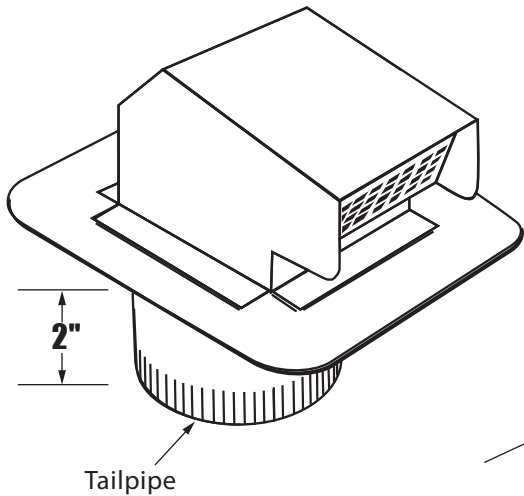

##### Damper

- aluminum gravity damper

##### Screen

- non-corrosive 1/4"(6.3 mm) sq. metal

#### General Information

- Hood range from 4"(10.1cm) to 7"(17.8cm)
- models DARC4T & DAR C6 have a tailpiece
- durable weather resistant
- DAR4TNC has been created as non-crimped tailpipe

Tailpipe

DARC4TNC has been created as non-crimped tailpipe