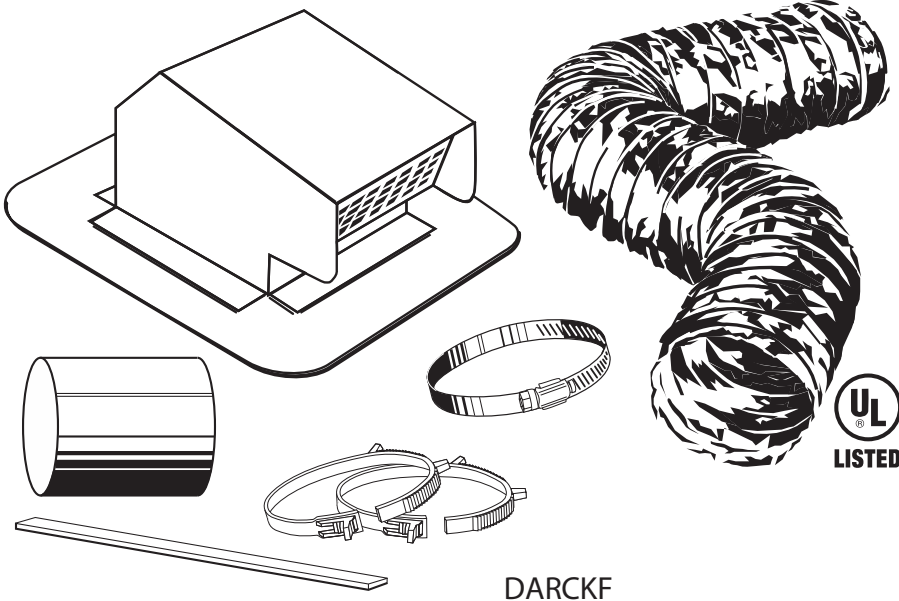

Bathroom Vent Kit - Aluminum roof vent, Supurr-Flex[®]
 UL 181 Class 1 Air Connector Duct, 3"- 4" increaser,
 4" aluminum connector, (2) 4" plastic clamps,
 (1) 4" metal worm drive clamp

DARCKF

Model No.	Description
DARCKF	3" & 4" (10.1cm) roof venting

Performance Data

for aluminum roof vent kits

Materials

- roof vent - aluminum w/ wire screen
- duct - UL Listed aluminum flexible
- clamps - (2) 4" polypropylene plastic
(1) metal adjustable worm drive
- connector - 4" (10.1cm) aluminum
- increaser - flexible foam strip

Technical Data

- UL Listed duct operating temperature up to 265° F(130 C) Intermittent
- increaser - provided for bath fans with a 3" (7.5cm) exhaust outlet

General Information

- self-flashing roof cap with built-in bird screen
- damper helps stop cold air leaks