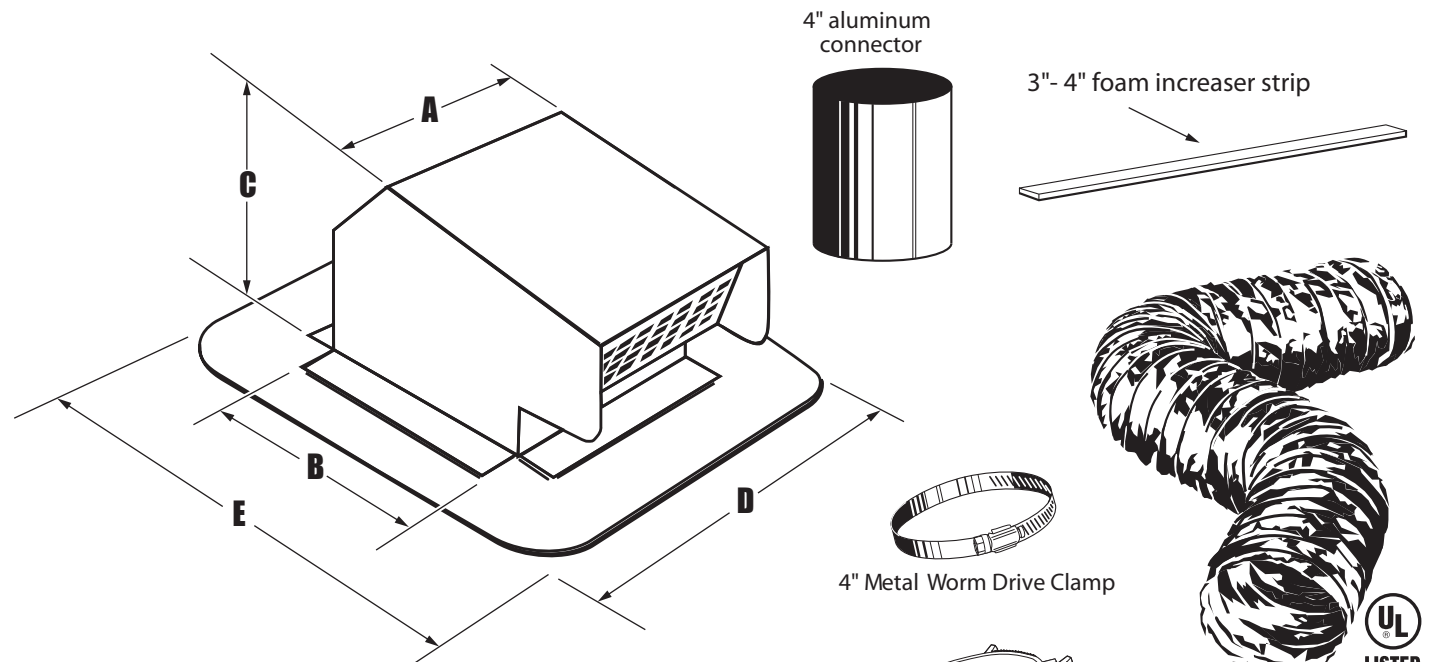

Performance Data

for aluminum roof vent kits

Materials

- roof vent - aluminum w/ wire screen
- duct - UL Listed aluminum flexible
- clamps - (2) 4" polypropylene plastic
(1) metal adjustable worm drive
- connector - 4" (10.1cm) aluminum
- increaser - flexible foam strip

Technical Data

- UL Listed duct operating temperature up to 265° F(130 C) Intermittent
- increaser - provided for bath fans with a 3" (7.5cm) exhaust outlet

General Information

- self-flashing roof cap with built-in bird screen
- damper helps stop cold air leaks