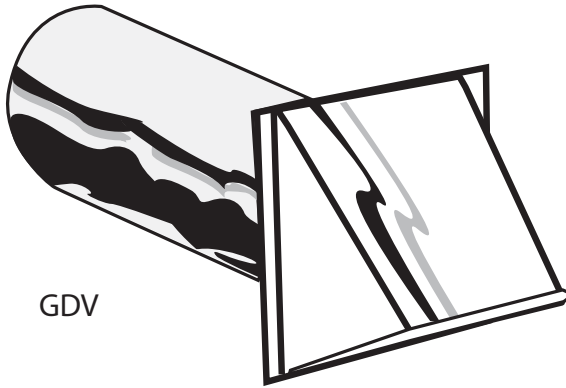

### Wide Mouth Galvanized Hood with Pipe & Damper

Model	Description
GDV4	4" galv. vent hood w/ damper & pipe
GDV5	5" galv. vent hood w/ spring loaded damper & pipe
GDV6	6" galv. vent hood w/ spring loaded damper & pipe
GDV7	7" galv. vent hood w/ spring loaded damper & pipe
GDV8	8" galv. vent hood w/ spring loaded damper & pipe

### Performance Data

For all galvanized Vent Hoods

#### HOOD

- Galvanized metal hood
- Damper only, 4". Spring loaded damper, 5"-8"

### General Information

- 4" - 8" (10-20 cm) wide mouth vent design
- 4" comes with damper only.
- 5"-8" comes with spring loaded damper

Model	A	B	C	D	E	Gauge
GDV4	6"	6"	4"	4" dia.	12"	30
GDV5	8"	9 <sup>3</sup> / <sub>4</sub> "	4 <sup>1</sup> / <sub>4</sub> "	5" dia.	12"	28
GDV6	8"	9 <sup>3</sup> / <sub>4</sub> "	4 <sup>1</sup> / <sub>4</sub> "	6" dia.	12"	28
GDV7	10"	11"	4 <sup>1</sup> / <sub>8</sub> "	7" dia.	12"	28
GDV8	10"	11"	4 <sup>1</sup> / <sub>8</sub> "	8" dia.	12"	28