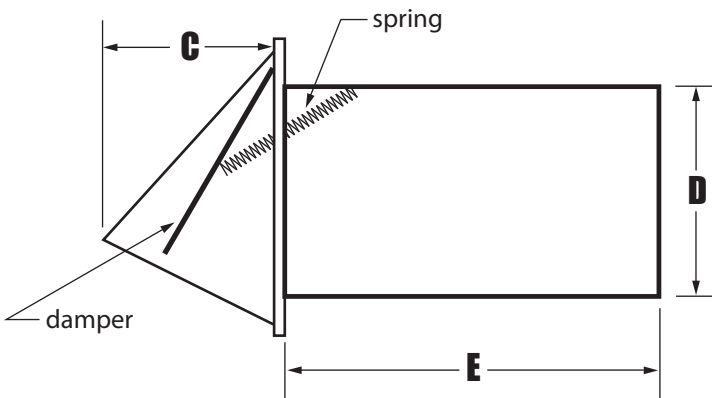

### General Information

- 4" - 8" (10-20 cm) wide mouth vent design
- 4" comes with damper only.
- 5"-8" comes with spring loaded damper

Model	A	B	C	D	E	Gauge
GDV4	6"	6"	4"	4" dia.	12"	30
GDV5	8"	9 <sup>3</sup> / <sub>4</sub> "	4 <sup>1</sup> / <sub>4</sub> "	5" dia.	12"	28
GDV6	8"	9 <sup>3</sup> / <sub>4</sub> "	4 <sup>1</sup> / <sub>4</sub> "	6" dia.	12"	28
GDV7	10"	11"	4 <sup>1</sup> / <sub>8</sub> "	7" dia.	12"	28
GDV8	10"	11"	4 <sup>1</sup> / <sub>8</sub> "	8" dia.	12"	28