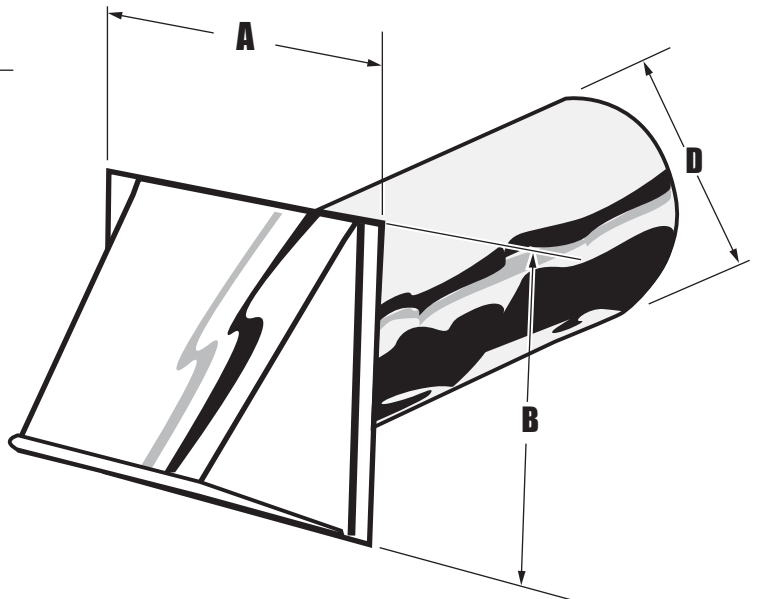

#### HOOD

- Galvanized metal hood
- Damper only, 4". Spring loaded damper, 5"-8"

### General Information

- 4" - 8" (10-20 cm) wide mouth vent design
- 4" comes with damper only.
- 5"-8" comes with spring loaded damper

Model	A	B	C	D	E	Gauge
GDV4	6"	6"	4"	4" dia.	12"	30
GDV5	8"	9 <sup>3</sup> / <sub>4</sub> "	4 <sup>1</sup> / <sub>4</sub> "	5" dia.	12"	28
GDV6	8"	9 <sup>3</sup> / <sub>4</sub> "	4 <sup>1</sup> / <sub>4</sub> "	6" dia.	12"	28
GDV7	10"	11"	4 <sup>1</sup> / <sub>8</sub> "	7" dia.	12"	28
GDV8	10"	11"	4 <sup>1</sup> / <sub>8</sub> "	8" dia.	12"	28