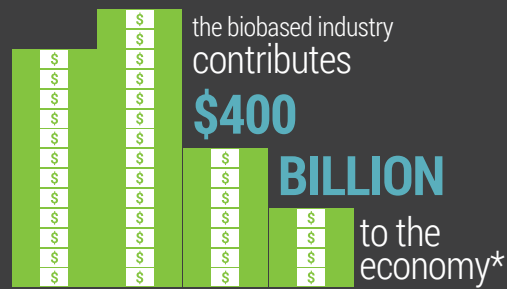

As the world's largest chair mat manufacturer, we're always looking for ways to improve our products while reducing the impact on the environment. Deflecto's Earth Source® chair mats are made with renewable plant-based material, to deliver an alternative chair mat you can buy with a clear conscience.

Earth Source mats contain **30%**

USDA Biobased Content

For more information, go to: www.biopreferred.gov

improves indoor air quality

biobased products **displace** about 300 million gallons of **petroleum** per year in the US - the equivalent of taking 200,000 cars off the road*