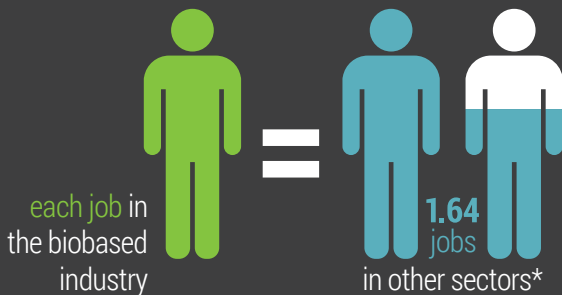

As the world's largest chair mat manufacturer, we're always looking for ways to improve our products while reducing the impact on the environment. Deflecto's Earth Source® chair mats are made with renewable plant-based material, to deliver an alternative chair mat you can buy with a clear conscience.

Earth Source mats contain **30%**

USDA Biobased Content

For more information, go to: www.biopreferred.gov

improves indoor air quality

biobased products **displace** about 300 million gallons of **petroleum** per year in the US - the equivalent of taking 200,000 cars off the road*