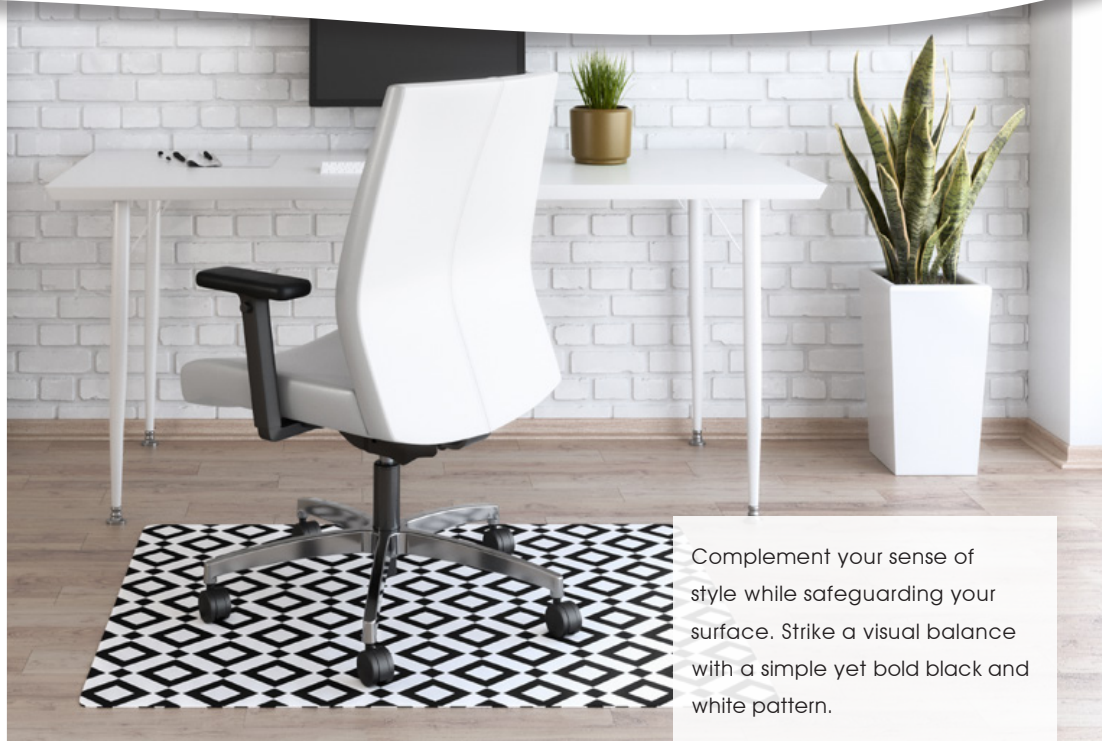

# Revel in the Details

You've worked hard to cultivate a look that fits your life. Let your personality shine through elegant, playful patterns that evoke a sense of fashion and fun.

Deflecto floor protection products are designed to complement your sense of style that feels uniquely you.

Easy-glide, printed laminate FashionMats® are perfect for home, office, classroom and dorm room. These non-studded mats are designed for use on hard floors and flat pile carpets up to 1/4" thick.

Complement your sense of style while safeguarding your surface. Strike a visual balance with a simple yet bold black and white pattern.