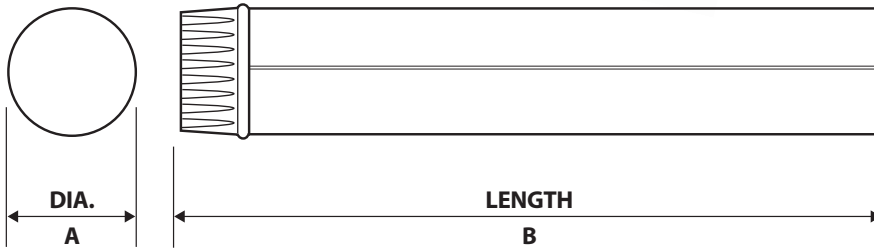

Round Aluminum Pipe

MODEL	A	B
DP243	3"	24"
DP244	4"	24"
DP604	4"	60"

MODEL NO. DESCRIPTION

DP243	3"dia x 24" round aluminum pipe
DP244	4"dia x 24" round aluminum pipe
DP604	4"dia x 60" round aluminum pipe

GENERAL INFORMATION

- All have snaplock seam to close pipe
- General purpose dryer venting, bath fan venting

PERFORMANCE DATA

For aluminum pipe
Material
 • Aluminum round 3" & 4" pipe with snaplock