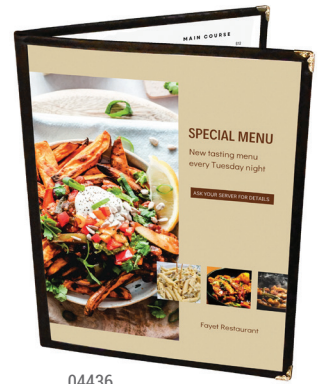

04436

COUNTER MATS

Create brand awareness by turning your counter space into selling space. Features a clear, anti-glare viewing window that accepts either vertical or horizontal changeable inserts, and includes a 1-inch black border. Anti-skid rubber backing ensures your message stays securely in place.

Item No	Description	Insert Size
04434	Anti-Glare Counter Mat with Non-Skid Backing	11" x 8.5"
04433	Anti-Glare Counter Mat with Non-Skid Backing	17" x 11"